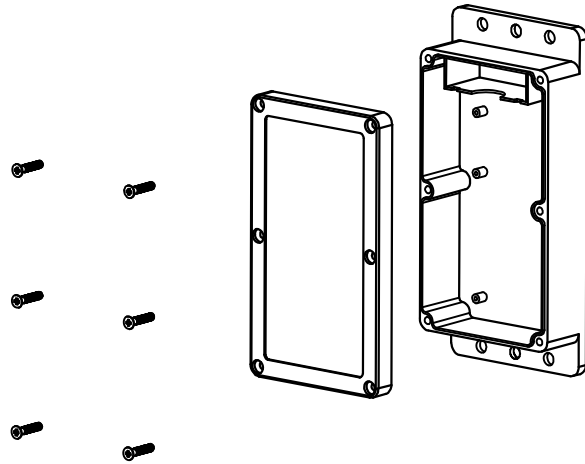

A-A

Standard accessories

Name	PCS	Material	Colour
Cover	1	ABS	Beige
Base	1	ABS	Beige
Sealing strip	1	Silicon rubber	Beige
Screw	6	Stainless steel	Metal color

GENERAL TOLERANCE	ANGLE TOLERANCE	PROJECTION	 mm A4 KLS P/N:	IP65 Plastic Waterproof Box Size: 158x90x46mm L-KLS24-PWM135
X ±0.15	X ±5°	UNITS		
.X ±0.03	.X ±3°	SHEET SIZE		
.XX ±0.05	.XX ±2°			
Draw by: Date	2018-03-10		 NingBo KLS ELECTRONIC CO.,L TD.	
Check by: Date	2018-03-10			
SCALE	SHEET	1 OF 1		